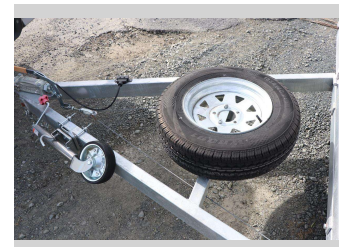

2026 Elite Trailers 10x6 Tandem with Cage

Purchase Price **$8,439**

Includes GST
Excludes on-road costs of $190

Finance may be available on this vehicle. Ask one of our friendly staff for more information.

Gain peace of mind with Mechanical Breakdown Insurance. **Ask us how.**

Top features

None Listed

Body Style	Trailer - Tandem Axle
Odometer	-
Engine	-
Fuel Type	-
Transmission	-
Wheels	N/A
VIN	25006602500660250
Interior	-
Safety	N/A

Reg No.	-
Ext Colour	-
History	-
Seats	N/A
CO2 Emissions	N/A
Energy Economy	N/A

Stock ID: 2500660

Archibald Cars | Phone 09 408 1900 | Email sales@amotors.co.nz
143 Commerce Street, Kaitaia, New Zealand
www.archibaldcars.co.nz