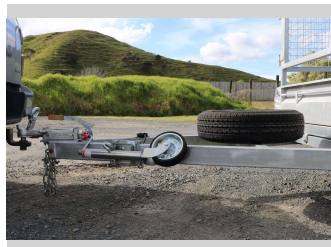

2026 Elite Trailers 10x6 Tandem with Cage

Purchase Price **\$8,439**

Includes GST
Excludes on-road costs of \$190

Finance may be available on this vehicle. Ask one of our friendly staff for more information.

Gain peace of mind with Mechanical Breakdown Insurance. **Ask us how.**

Top features

None Listed

Body Style	Trailer - Tandem Axle
Odometer	-
Engine	-
Fuel Type	-
Transmission	-
Wheels	N/A
VIN	25006602500660250
Interior	-
Safety	N/A