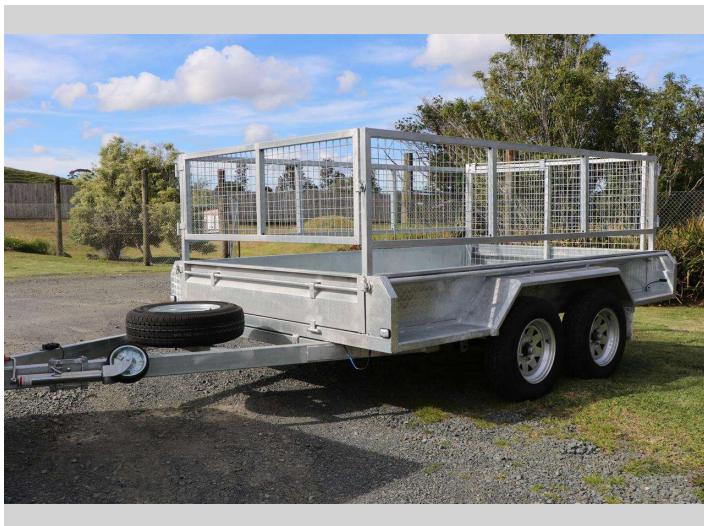

2026 Elite Trailers 10x6 Tandem with Cage

Purchase Price **\$8,439**

Includes GST
Excludes on-road costs of \$190

Finance may be available on this vehicle. Ask one of our friendly staff for more information.

Gain peace of mind with Mechanical Breakdown Insurance. **Ask us how.**

Top features

None Listed

Body Style	Trailer - Tandem Axle
Odometer	-
Engine	-
Fuel Type	-
Transmission	-
Wheels	N/A
VIN	25006602500660250
Interior	-
Safety	N/A