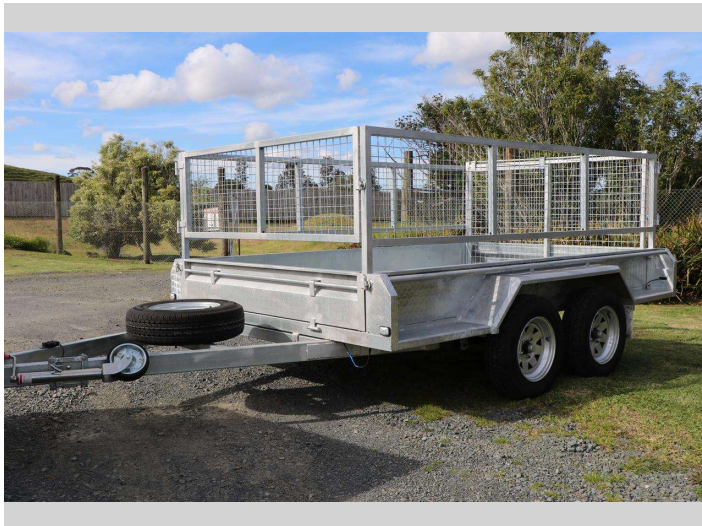

2026 Elite Trailers 10x6 Tandem with Cage

Purchase Price **\$8,439**

Includes GST
Excludes on-road costs of \$190

Finance may be available on this vehicle. Ask one of our friendly staff for more information.

Gain peace of mind with Mechanical Breakdown Insurance. **Ask us how.**

Top features

None Listed

Body Style
Trailer - Tandem Axle

Odometer
-

Engine
-

Fuel Type
-

Transmission
-