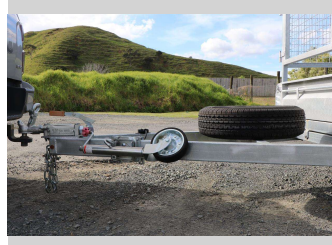

2026 Elite Trailers 10x6 Tandem with Cage

Purchase Price **\$8,439**

Includes GST
Excludes on-road costs of \$190

Finance may be available on this vehicle. Ask one of our friendly staff for more information.

Gain peace of mind with Mechanical Breakdown Insurance. **Ask us how.**

Top features

None Listed

Body Style
Trailer - Tandem Axle

Odometer
-

Engine
-

Fuel Type
-

Transmission
-