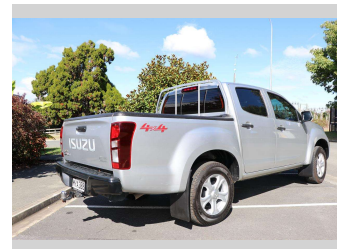

2020 Isuzu D-Max LX DC 3.0D/4WD/6MT

Purchase Price **\$37,990**
Includes GST, Registration & Licensing

Finance may be available on this vehicle. Ask one of our friendly staff for more information.

Gain peace of mind with Mechanical Breakdown Insurance. **Ask us how.**

Body Style
4 door, Ute

Odometer
85,442 km

Engine
2999 cc, Electronic Fuel

Fuel Type
Diesel

Transmission
Manual

Wheels
-

VIN
MPATFS85JKT014461

Interior
Black