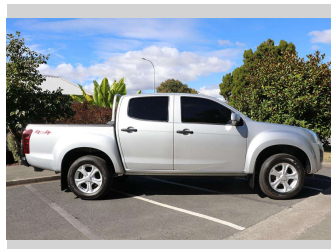

2020 Isuzu D-Max LX DC 3.0D/4WD/6MT

Purchase Price **\$37,990**
Includes GST, Registration & Licensing

Finance may be available on this vehicle. Ask one of our friendly staff for more information.

Gain peace of mind with Mechanical Breakdown Insurance. **Ask us how.**

Body Style
4 door, Ute

Odometer
85,442 km

Engine
2999 cc, Electronic Fuel

Fuel Type
Diesel

Transmission
Manual

Wheels
-

VIN
MPATFS85JKT014461

Interior
Black