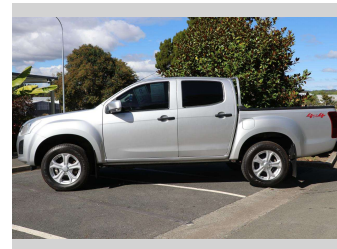

2020 Isuzu D-Max LX DC 3.0D/4WD/6MT

Purchase Price **\$37,990**
Includes GST, Registration & Licensing

Finance may be available on this vehicle. Ask one of our friendly staff for more information.

Gain peace of mind with Mechanical Breakdown Insurance. **Ask us how.**