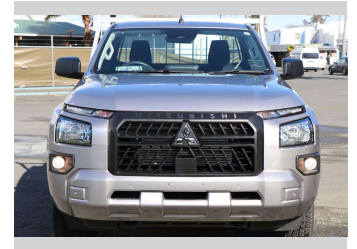

2026 Mitsubishi Triton SC C GLX 4WD 6AT 2.4

Purchase Price **\$53,064**

Includes GST
Excludes on-road costs of \$1,650

Finance may be available on this vehicle. Ask one of our friendly staff for more information.

Gain peace of mind with Mechanical Breakdown Insurance. **Ask us how.**

Top features

None Listed

Body Style
2 door, Ute

Odometer
-

Engine
2442 cc, Electronic Fuel

Fuel Type
Diesel

Transmission
6-Speed Auto, 4WD