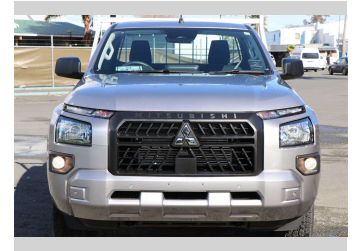

2026 Mitsubishi Triton SC C GLX 4WD 6AT 2.4

Purchase Price **\$53,064**

Includes GST
Excludes on-road costs of \$1,650

Finance may be available on this vehicle. Ask one of our friendly staff for more information.

Gain peace of mind with Mechanical Breakdown Insurance. **Ask us how.**

Top features

None Listed

Body Style
2 door, Ute

Odometer
-

Engine
2442 cc, Electronic Fuel

Fuel Type
Diesel

Transmission
6-Speed Auto, 4WD