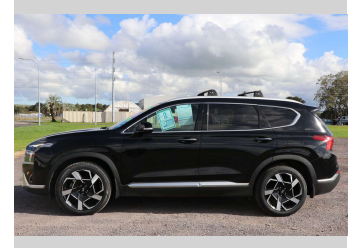

2022 Hyundai Santa Fe TM ELITE 2.2DT/4WD

Purchase Price **\$40,990**
Includes GST, Registration & Licensing

Finance may be available on this vehicle. Ask one of our friendly staff for more information.

Gain peace of mind with Mechanical Breakdown Insurance. **Ask us how.**

Body Style
5 door, Station Wagon

Odometer
103,466 km

Engine
2199 cc, Electronic Fuel

Fuel Type
Diesel

Transmission
Auto

Wheels
-

VIN
KMHS381HWNU421035

Interior
Black