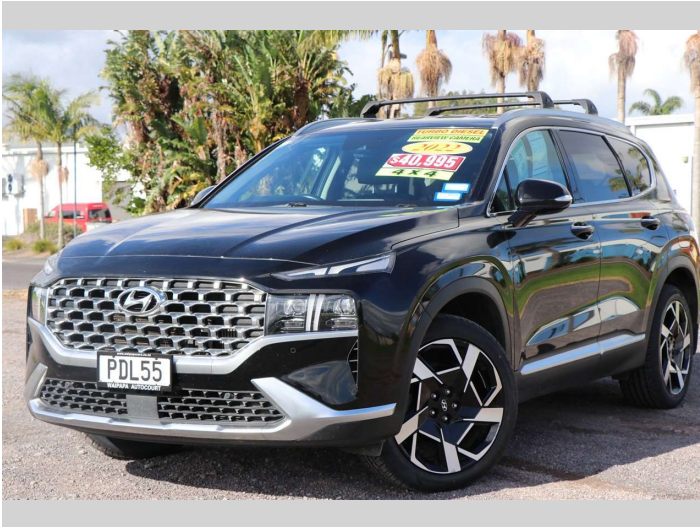

2022 Hyundai Santa Fe TM ELITE 2.2DT/4WD

Purchase Price **\$40,990**
Includes GST, Registration & Licensing

Finance may be available on this vehicle. Ask one of our friendly staff for more information.

Gain peace of mind with Mechanical Breakdown Insurance. **Ask us how.**

- Top features**
- » 7 Seats
 - » ABS Brakes
 - » Air Bag(s)
 - » Alloys
 - » Blind spot monitoring
 - » Blue Tooth
 - » Central Locking
 - » Cruise Control
 - » Daytime Running Lights
 - » Dual Zone Air Conditio...
 - » Electric Mirrors (Retr...
 - » Electric Windows
 - » Forward Collision Aler...
 - » Keyless Operating Syst...
 - » Lane Changing Warning
 - » Leather/Electric and H...
 - » Remote Locking
 - » Roof Racks

Body Style
5 door, Station Wagon

Odometer
103,466 km

Engine
2199 cc, Electronic Fuel

Fuel Type
Diesel

Transmission
Auto

Wheels
-

VIN
KMHS381HWNU421035

Interior
Black

Safety

Based on 2025 VSRR rating

Reg No.
PDL55

Ext Colour
Black

History
NZ New

Seats
7 seats, Leather

CO2 Emissions
★★★★☆
187 grams/km

Energy Economy
★★★☆☆