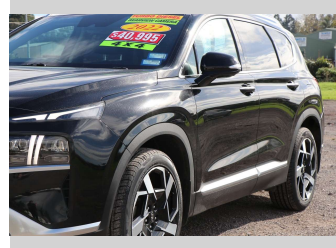

2022 Hyundai Santa Fe TM ELITE 2.2DT/4WD

Purchase Price **\$40,990**
Includes GST, Registration & Licensing

Finance may be available on this vehicle. Ask one of our friendly staff for more information.

Gain peace of mind with Mechanical Breakdown Insurance. **Ask us how.**

Body Style
5 door, Station Wagon

Odometer
103,466 km

Engine
2199 cc, Electronic Fuel

Fuel Type
Diesel

Transmission
Auto

Wheels
-

VIN
KMHS381HWNU421035

Interior
Black