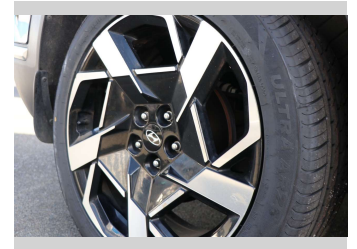

2022 Hyundai Santa Fe TM ELITE 2.2DT/4WD

Purchase Price **\$40,990**
Includes GST, Registration & Licensing

Finance may be available on this vehicle. Ask one of our friendly staff for more information.

Gain peace of mind with Mechanical Breakdown Insurance. **Ask us how.**