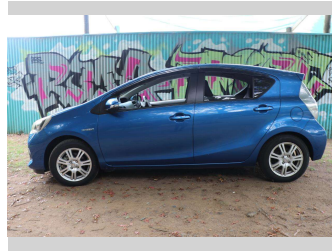

2012 Toyota Aqua

Purchase Price

\$13,990

Includes GST, Registration & Licensing

Finance may be available on this vehicle. Ask one of our friendly staff for more information.

Gain peace of mind with Mechanical Breakdown Insurance. **Ask us how.**

Top features

None Listed

Body Style

Hatchback

Odometer

65,299 km

Engine

1496 cc, Hybrid

Fuel Type

Petrol

Transmission

CVT

Wheels

-

VIN

7AT0H65YX23080609