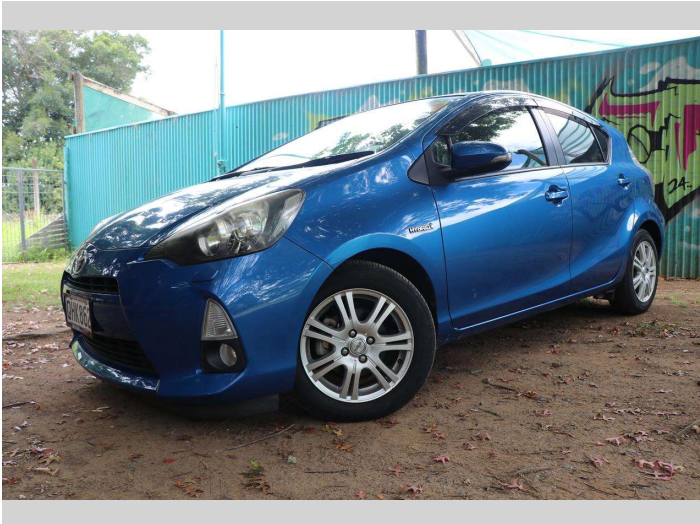

2012 Toyota Aqua

Purchase Price

\$13,990

Includes GST, Registration & Licensing

Finance may be available on this vehicle. Ask one of our friendly staff for more information.

Gain peace of mind with Mechanical Breakdown Insurance. **Ask us how.**

Top features

None Listed

Body Style

Hatchback

Odometer

65,299 km

Engine

1496 cc, Hybrid

Fuel Type

Petrol

Transmission

CVT

Wheels

-

VIN

7AT0H65YX23080609