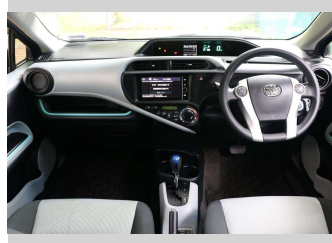

2012 Toyota Aqua

Purchase Price

$13,990

Includes GST, Registration & Licensing

Finance may be available on this vehicle. Ask one of our friendly staff for more information.

Gain peace of mind with Mechanical Breakdown Insurance. **Ask us how.**

Top features

None Listed

Body Style

Hatchback

Odometer

65,299 km

Engine

1496 cc, Hybrid

Fuel Type

Petrol

Transmission

CVT

Wheels

-

VIN

7AT0H65YX23080609

Interior

-

Safety

Based on 2023 UCSR rating for 12-20 models

Reg No.

QHK862

Ext Colour

Blue

History

Ex-Overseas

Seats

5 seats

CO2 Emissions

★★★★☆

92 grams/km

Energy Economy

★★★★☆☆

**Annual fuel cost of $1,530
3.9L per 100km**

Cost per year is an estimate based on petrol price of $2.80 per litre and an average distance of 14000 km. Emissions and Energy Economy figures standardised to 3P WLTP.

Stock ID: 956381

Waipapa Autocourt | Phone 09 407 6430 | Email info@waipapacars.co.nz
2047 State Highway 10, Waipapa, Kerikeri 0295, New Zealand
www.waipapacars.co.nz