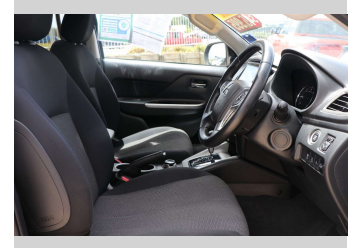

# 2022 Mitsubishi Triton DC GLSB 4WD 6AT 2.4D

Purchase Price

**\$45,990**

Includes GST, Registration & Licensing

Finance may be available on this vehicle. Ask one of our friendly staff for more information.