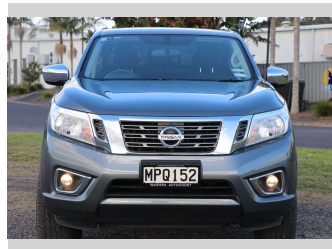

2019 Nissan Navara RX 2.3D/6MT/UT/4DR/5

Purchase Price **\$23,990**
Includes GST, Registration & Licensing

Finance may be available on this vehicle. Ask one of our friendly staff for more information.

Gain peace of mind with Mechanical Breakdown Insurance. **Ask us how.**

Top features

None Listed

Body Style
4 door, Ute

Odometer
42,961 km

Engine
2298 cc, Electronic Fuel

Fuel Type
Diesel

Transmission
Manual

Wheels
-

VIN
MNTCB2D23A0015588

Interior
-

Safety

Based on 2025 UCSR rating for 15-23 models

Reg No.
MPQ152

Ext Colour
Grey

History
NZ New

Seats
5 seats