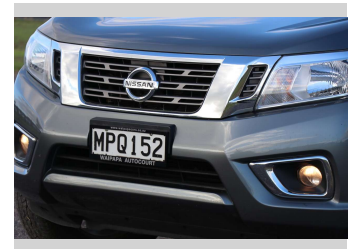

2019 Nissan Navara RX 2.3D/6MT/UT/4DR/5

Purchase Price **\$23,990**
Includes GST, Registration & Licensing

Finance may be available on this vehicle. Ask one of our friendly staff for more information.

Gain peace of mind with Mechanical Breakdown Insurance. **Ask us how.**

Top features

None Listed

Body Style
4 door, Ute

Odometer
42,961 km

Engine
2298 cc, Electronic Fuel

Fuel Type
Diesel

Transmission
Manual

Wheels
-