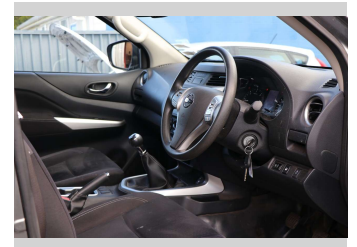

2019 Nissan Navara RX 2.3D/6MT/UT/4DR/5

Purchase Price **$23,990**
Includes GST, Registration & Licensing

Finance may be available on this vehicle. Ask one of our friendly staff for more information.

Gain peace of mind with Mechanical Breakdown Insurance. **Ask us how.**

Top features

None Listed

Body Style
4 door, Ute

Odometer
42,961 km

Engine
2298 cc, Electronic Fuel

Fuel Type
Diesel

Transmission
Manual

Wheels
-

VIN
MNTCB2D23A0015588

Interior
-

Safety

Based on 2025 UCSR rating for 15-23 models

Reg No.
MPQ152

Ext Colour
Grey

History
NZ New

Seats
5 seats

CO2 Emissions
★★★★☆
196 grams/km

Energy Economy
★★★☆☆
Annual fuel cost of $3,140
7.4L per 100km

Cost per year is an estimate based on diesel price of $2.00 per litre and an average distance of 14000 km. Includes Road User Charges (RUC). Emissions and Energy Economy figures standardised to 3P WLTP.

Stock ID: 1508339

Waipapa Autocourt | Phone 09 407 6430 | Email info@waipapacars.co.nz
2047 State Highway 10, Waipapa, Kerikeri 0295, New Zealand
www.waipapacars.co.nz